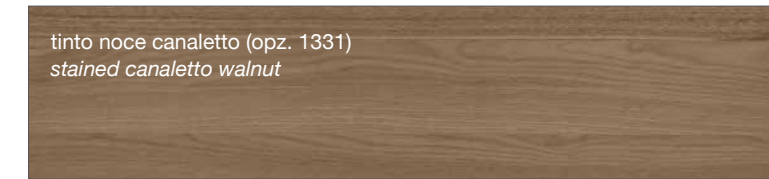

LUBE CLOVER

FINITURE LACCATE - LACQUERED FINISHES

FINITURE TINTE - STAINED FINISHES

LUBE CREATIVA

LUBE LUNA

LUBE OLTRE