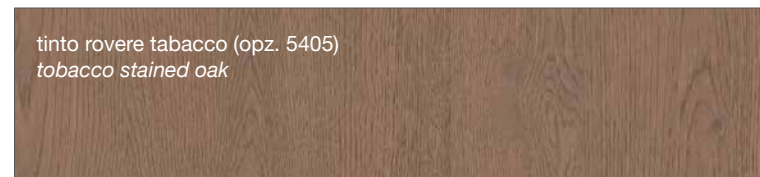

FINITURE TINTE - STAINED FINISHES