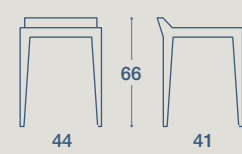

SGABELLO "APELLE CHIC"
STRUTTURA IN METALLO VERNICIATO,
SEDUTA E SCHIENALE
RIVESTITI IN CUOIO

"APELLE CHIC" STOOL
PAINTED METAL STRUCTURE, SEAT AND BACKREST
UPHOLSTERED IN REGENERATED LEATHER