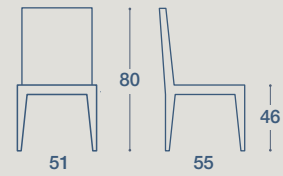

APELLE

SEDIA E SGABELLO / CHAIR AND STOOL

SEDIA "APELLE"
STRUTTURA IN METALLO VERNICIATO,
SEDUTA E SCHIENALE
RIVESTITI IN CUOIO

"APELLE" CHAIR
PAINTED METAL STRUCTURE, SEAT AND BACKREST
UPHOLSTERED IN REGENERATED LEATHER